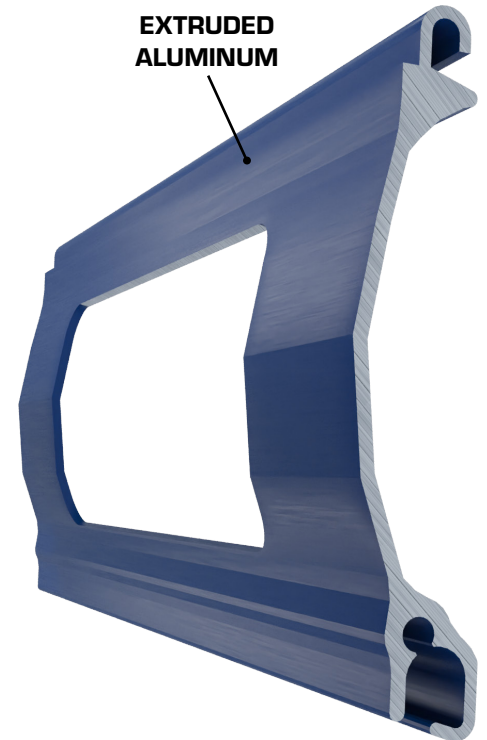

MATERIAL

- Single wall extruded aluminum
- Large perforations
- Height: 2 7/32 in (56 mm)

CURTAIN OPTIONS

- AnchorLoc end retention

OPERATION OPTIONS

- Motor - Remote, app, Wi-Fi
- Manual - Spring assist
- Manual - Tape pull
- Manual - Crank

MAX RECOMMENDED SIZE

- 200 square feet
- Maximum width: 264 in
- Maximum height: 180 in

AUTOLOCK OPTION

- Curtain anti-lift

LOCK OPTIONS

- Heavy duty lock
- Slide bolts
- Cam lock
- Plunger lock
- Thumbturn
- Low profile lock
- Code lock
- Padlock hasps

COMPATIBLE PRODUCT LINES

- DefendaGuard
- EntrexGuard

COLOR OPTIONS

- Two standard color options or any custom color
- Additional charge for custom colors