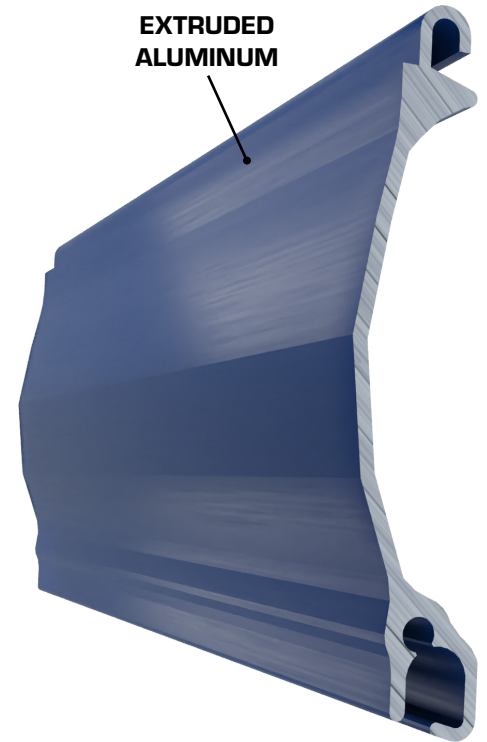

MATERIAL

- Single wall extruded aluminum
- Height: 2 7/32 in (56 mm)

CURTAIN OPTIONS

- AnchorLoc end retention

OPERATION OPTIONS

- Motor - Remote, app, Wi-Fi
- Manual - Spring assist
- Manual - Tape pull
- Manual - Crank

MAX RECOMMENDED SIZE

- 200 square feet
- Maximum width: 264 in
- Maximum height: 180 in

AUTOLOCK OPTION

- Curtain anti-lift

LOCK OPTIONS

- Heavy duty lock
- Slide bolts
- Cam lock
- Plunger lock
- Thumbturn
- Low profile lock
- Code lock
- Padlock hasps

COMPATIBLE PRODUCT LINES

- DefendaGuard
- TambourGuard
- EntrexGuard

COLOR OPTIONS

- Four standard color options or any custom color
- Additional charge for dark bronze, black, and custom colors