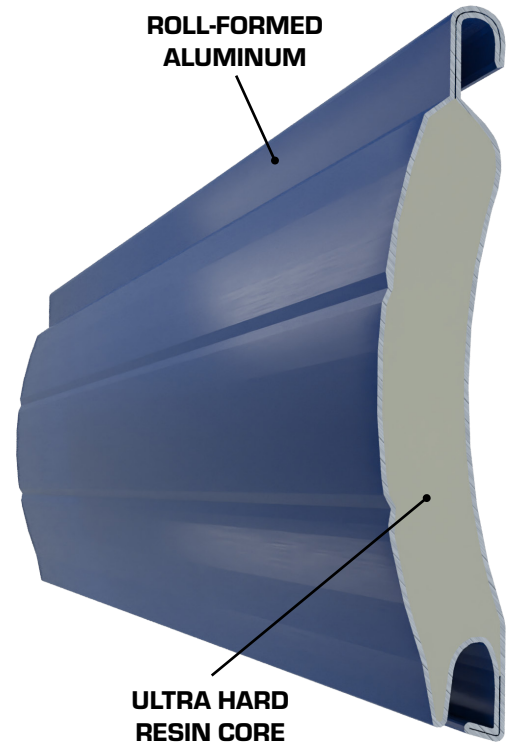

MATERIAL

- Roll-formed aluminum
- Ultra hard resin core
- Height: 2 1/10 in (53 mm)

OPERATION OPTIONS

- Motor - Remote, app, Wi-Fi
- Manual - Spring assist
- Manual - Tape pull
- Manual - Crank

MAX RECOMMENDED SIZE

- 200 square feet
- Maximum width: 229 in
- Maximum height: 144 in

AUTOLOCK OPTION

- Curtain anti-lift

LOCK OPTIONS

- Heavy duty lock
- Slide bolts
- Cam lock
- Plunger lock
- Thumbturn
- Low profile lock
- Code lock
- Padlock hasps

COMPATIBLE PRODUCT LINES

- DefendaGuard
- TambourGuard

COLOR OPTIONS

- Four standard color options or any custom color
- Additional charge for custom colors