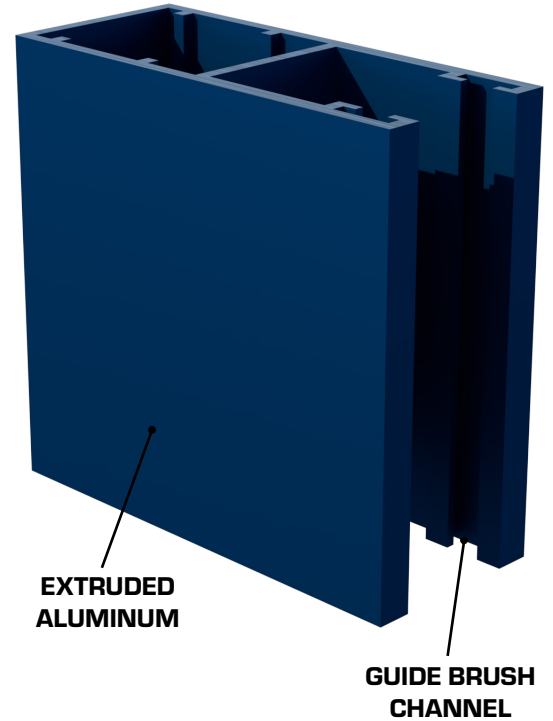

MATERIAL

- Extruded aluminum
- Guide brushes
- Width: 2 1/10 in (53 mm)

COMPATIBLE PRODUCT LINES

- DefendaGuard
- TambourGuard

COMPATIBLE CURTAIN SERIES

- 400
- 440
- 450

COLOR OPTIONS

- Six standard color options or any custom color
- Additional charge for dark bronze, black, and custom colors

Arctic White

Sand Beige

Aluminum Gray

Medium Brown

Dark Bronze

Black

Custom Colors

COTTAGE SECURITY
DefendaGuard