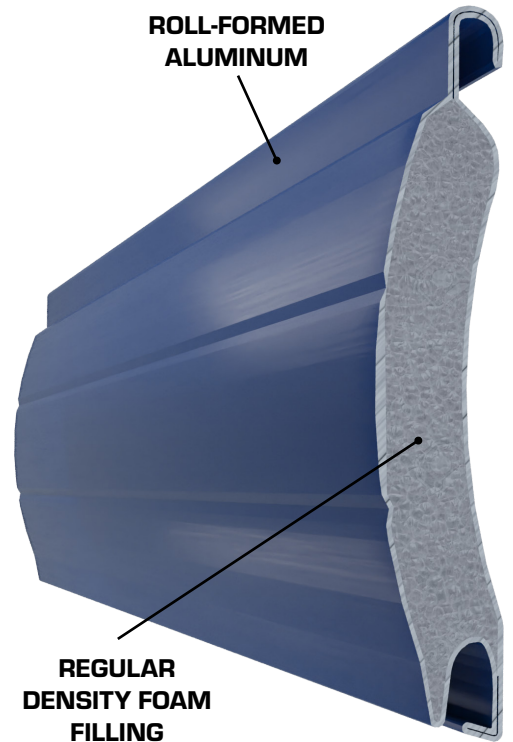

MATERIAL

- Roll-Formed aluminum
- Regular density foam filling
- Height: 2 1/10 in (53 mm)

OPERATION OPTIONS

- Motor - Remote, app, Wi-Fi
- Manual - Spring assist
- Manual - Tape pull
- Manual - Crank

MAX RECOMMENDED SIZE

- 110 square feet
- Maximum width: 168 in
- Maximum height: 144 in

AUTOLOCK OPTION

- Curtain anti-lift

LOCK OPTIONS

- Heavy duty lock
- Slide bolts
- Cam lock
- Plunger lock
- Thumbturn
- Low profile lock
- Code lock
- Padlock hasps

COMPATIBLE PRODUCT LINES

- DefendaGuard
- TambourGuard

COLOR OPTIONS

- Five standard color options or any custom color
- Additional charge for dark bronze, black, and custom colors