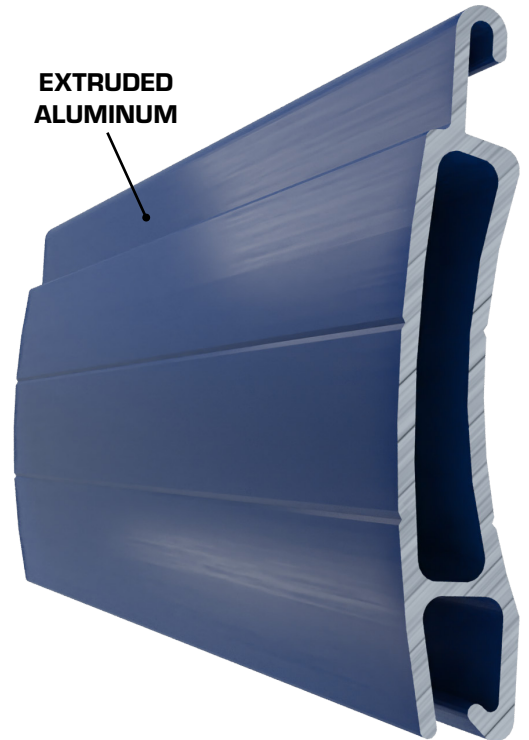

MATERIAL

- Double wall extruded aluminum
- Height: 1 9/16 in (40 mm)

OPERATION OPTIONS

- Motor - Remote, app, Wi-Fi
- Manual - Spring assist
- Manual - Tape pull
- Manual - Crank

MAX RECOMMENDED SIZE

- 140 square feet
- Maximum width: 192 in
- Maximum height: 144 in

AUTOLOCK OPTION

- Curtain anti-lift

LOCK OPTIONS

- Heavy duty lock
- Slide bolts
- Cam lock
- Plunger lock
- Thumbturn
- Low profile lock
- Code lock
- Padlock hasps

COMPATIBLE PRODUCT LINES

- DefendaGuard
- TambourGuard

COLOR OPTIONS

- Five standard color options or any custom color
- Additional charge for dark bronze, black, and custom colors