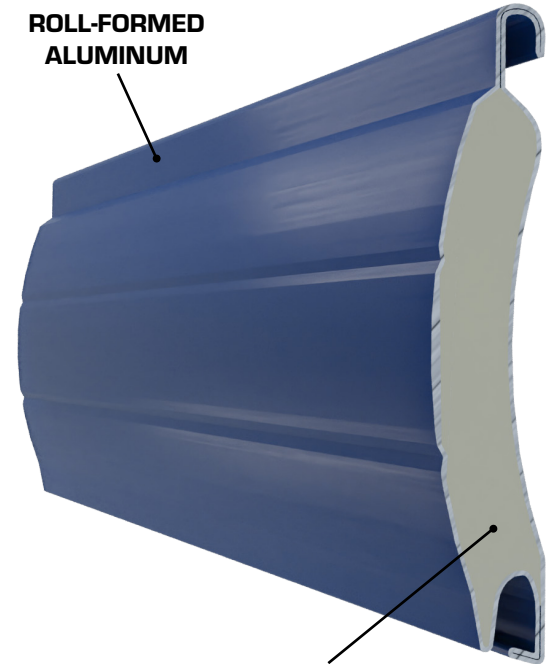

MATERIAL

- Roll-formed aluminum
- Ultra hard resin core
- Height: 1 15/32 in (37 mm)

CURTAIN OPTION

- Light slots

OPERATION OPTIONS

- Motor - Remote, app, Wi-Fi
- Manual - Spring assist
- Manual - Tape pull
- Manual - Crank

MAX RECOMMENDED SIZE

- 140 square feet
- Maximum width: 204 in
- Maximum height: 144 in

AUTOLOCK OPTION

- Curtain anti-lift

LOCK OPTIONS

- Heavy duty lock
- Slide bolts
- Cam lock
- Plunger lock
- Thumbturn
- Low profile lock
- Code lock
- Padlock hasps

COMPATIBLE PRODUCT LINES

- DefendaGuard
- TambourGuard

ROLL-FORMED
ALUMINUM

ULTRA HARD
RESIN CORE

COLOR OPTIONS

- Four standard color options or any custom color
- Additional charge for custom colors

Arctic
White