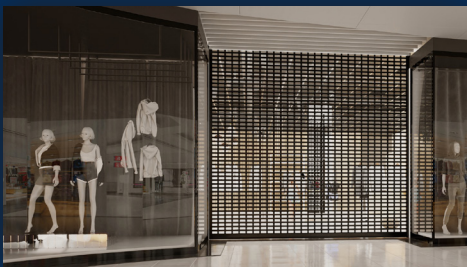

HOME SECURITY

DefendaGuard