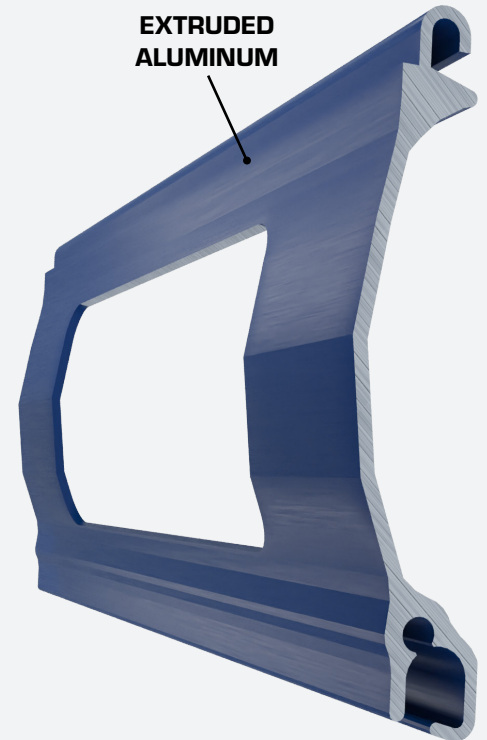

MATERIAL

- Single Wall Extruded Aluminum
- Large Perforations
- Height: 2 7/32 in (56 mm)

CURTAIN OPTIONS

- AnchorLoc End Retention

OPERATION OPTIONS

- Motor - Remote, App, WI-FI
- Manual - Spring Assist
- Manual - Tape Pull
- Manual -Crank

MAX RECOMMENDED SIZE

- 200 square feet
- Maximum Width: 264 in
- Maximum Height: 180 in

AUTOLOCK OPTION

- Curtain Anti-lift

LOCK OPTIONS

- Heavy Duty Lock
- Slide Bolts
- Cam Lock
- Plunger Lock
- Thumbturn
- Low Profile Lock
- Code Lock
- Padlock Hasps

COMPATIBLE PRODUCT LINES

- DefendaGuard
- EntrexGuard

COLOR OPTIONS

- 2 standard color options or any custom color
- Additional charge for custom colors