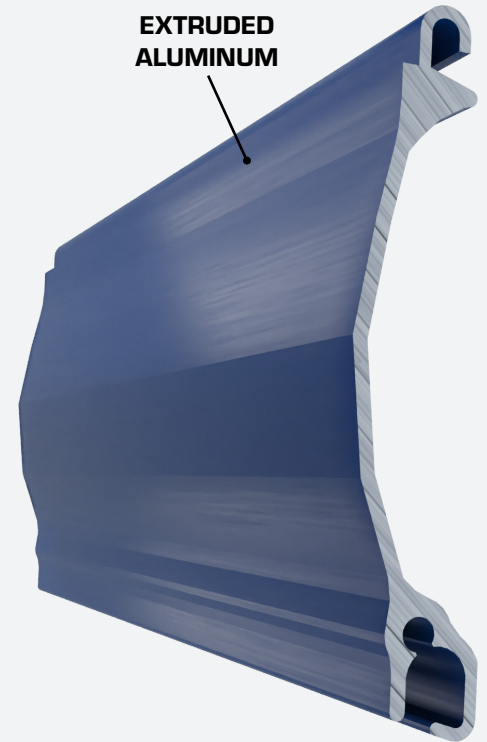

MATERIAL

- Single Wall Extruded Aluminum
- Height: 2 7/32 in (56 mm)

CURTAIN OPTIONS

- AnchorLoc End Retention

OPERATION OPTIONS

- Motor - Remote, App, WI-FI
- Manual - Spring Assist
- Manual - Tape Pull
- Manual -Crank

COMPATIBLE PRODUCT LINES

- DefendaGuard
- TambourGuard
- EntrexGuard

COLOR OPTIONS

- 4 standard color options or any custom color
- Additional charge for dark bronze, black, and custom colors

Arctic White